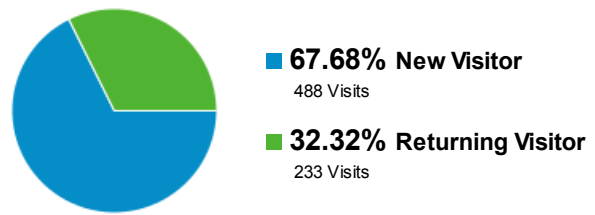

Visitors Overview

% of visits : 100.00%

Overview

513 people visited this site

-  Visits: 721
-  Unique Visitors: 513
-  Pageviews: 2,252
-  Pages / Visit: 3.12
-  Avg. Visit Duration: 00:04:45
-  Bounce Rate: 49.51%
-  % New Visits: 67.27%